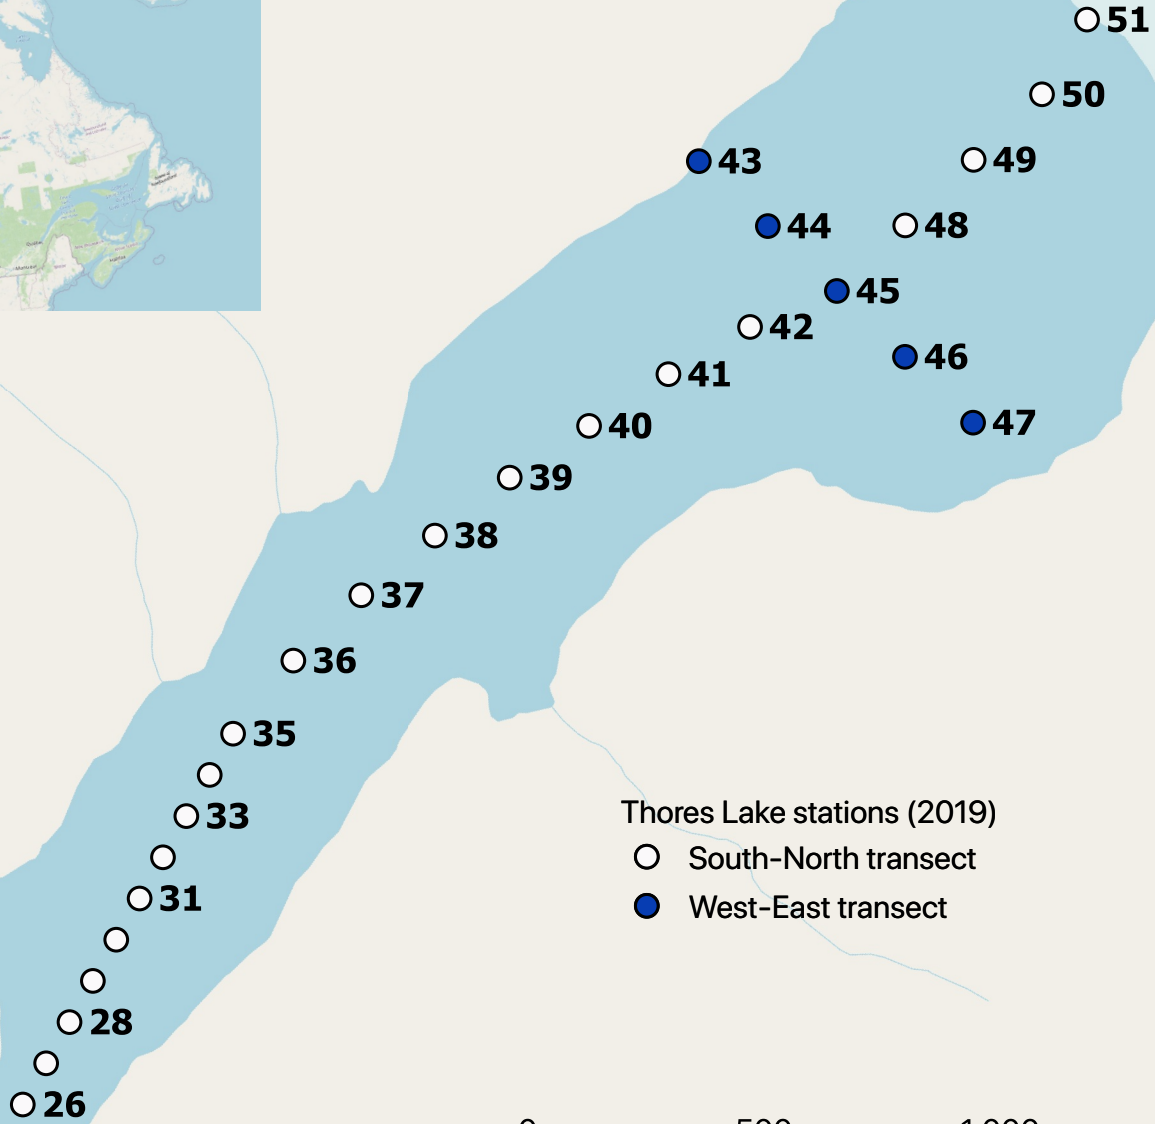

○Thores Lake

Thores Lake stations (2019)

- South-North transect
- West-East transect